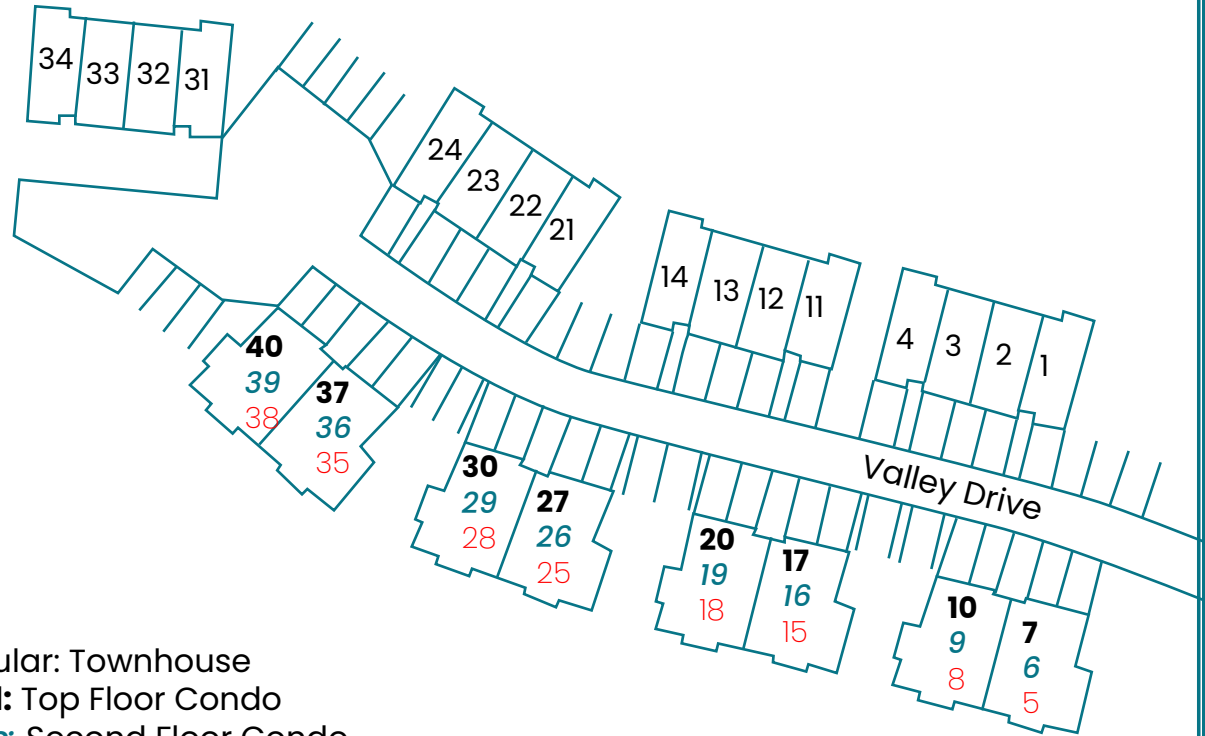

SUN PEAKS
CONDOS
By Bear Country

Check-in: 4 pm | Check-out: 10 am

Scan me to download the
Bear Country App!

ALTITUDE – 5050 Valley Drive, Sun Peaks, BC, VOE 5N0

Regular: Townhouse
Bold: Top Floor Condo
Italic: Second Floor Condo
 Light: Ground Floor Condo