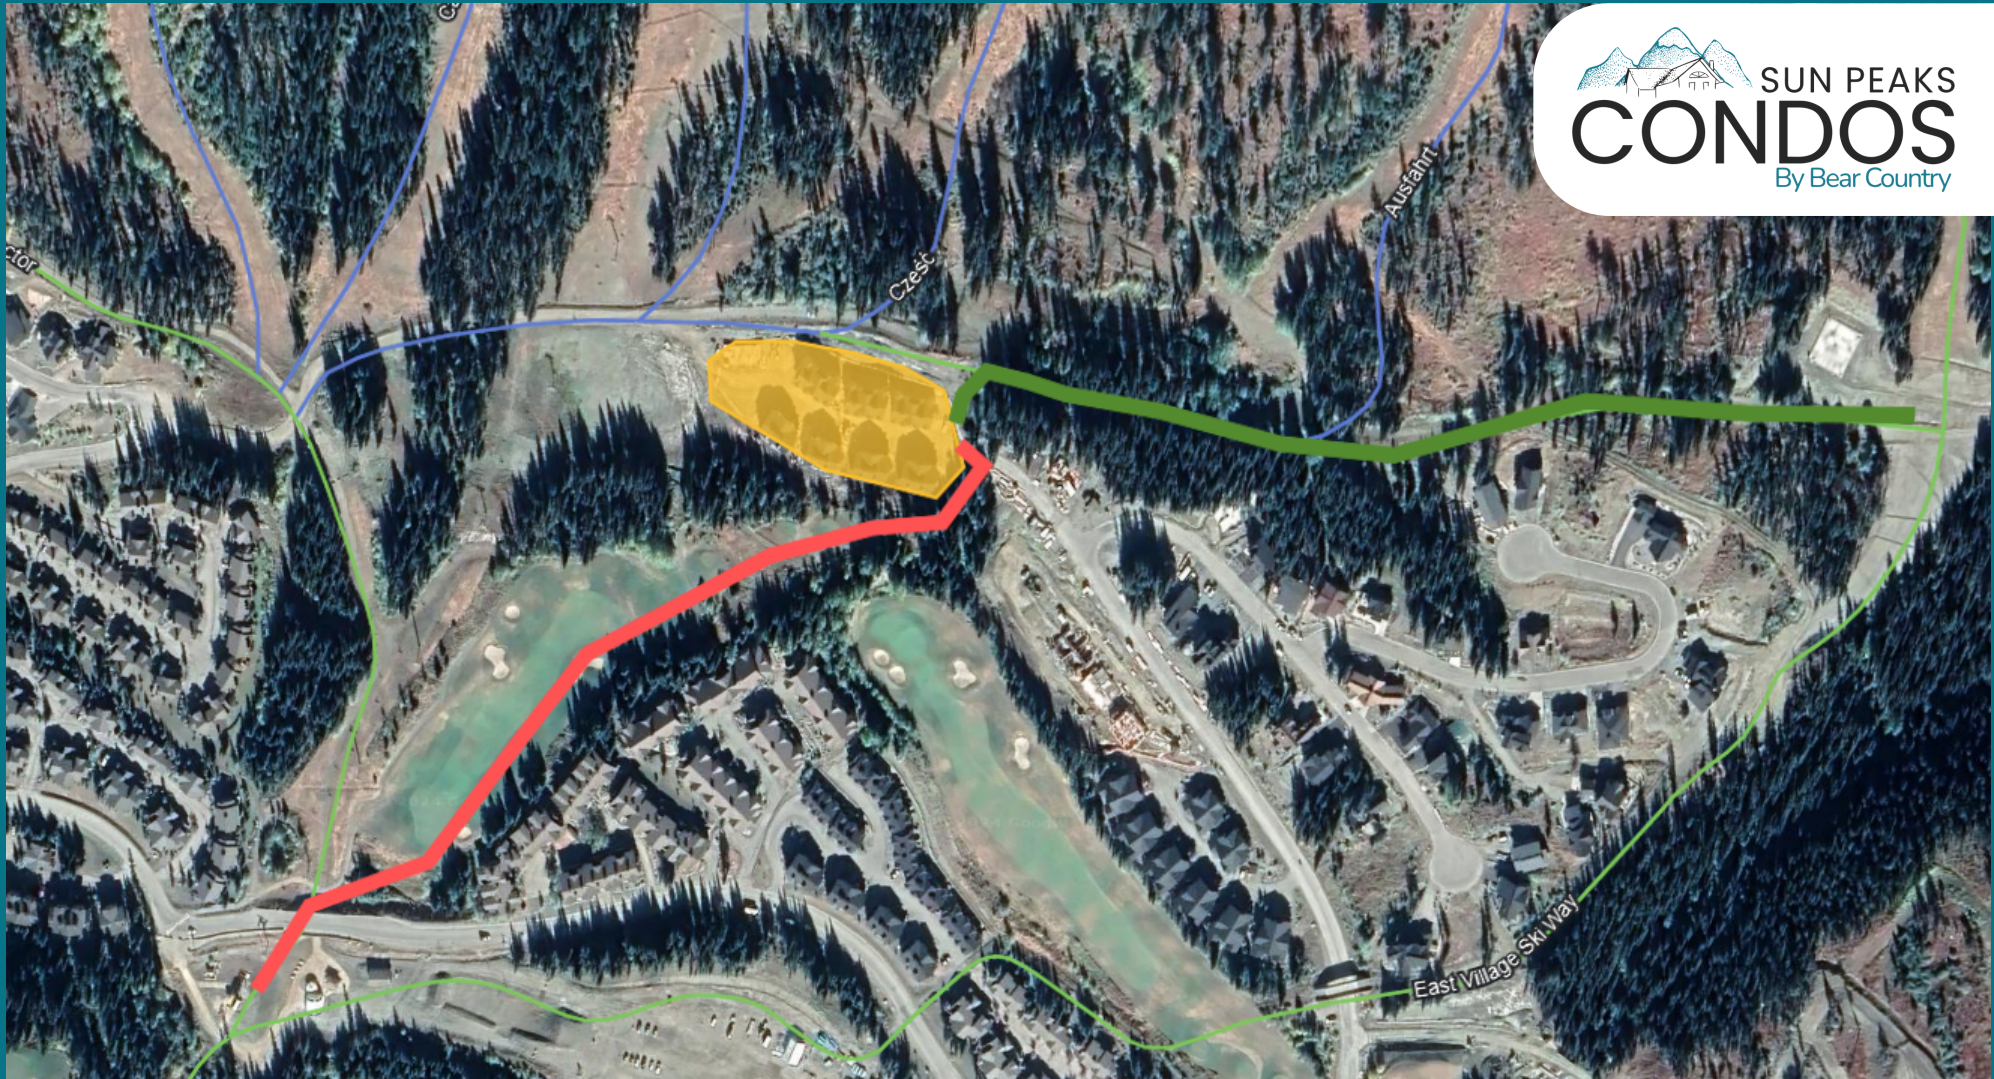

ALTITUDE

SKI MAP

Ski-Out

Enter the groomed trail opposite the stone 'Altitude' sign. Follow onto the 'Mnt Morrisey Connector'. This will lead you to Orient and Morrisey Chairlift.

Ski-In

Once on East Village Ski Way, take the hard right exit at the fork to continue. When you see The sign for 'Altitude' exit left.